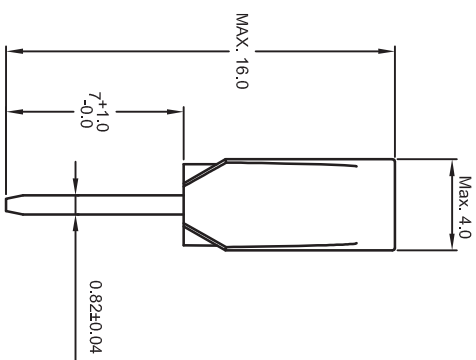

Rated Current	Body Color	Rated Voltage	Voltage Drop
2A	Gray	32V	225mV
3A	Violet		200mV
4A	Pink		175mV
5A	Tan		150mV
7.5A	Brown		140mV
10A	Red	125mV	120mV
15A	Blue		
20A	Yellow		
25A	Natural(white)		
30A	Green		

Electrical Characteristics

% of Rated Current	Operating Time
110%	>100 h
135%	0.75~1800 s
200%	0.15~5 s
350%	0.04~0.5 s
600%	0.02~0.2 s

UNLESS OTHERWISE SPECIFIED DIMENSIONS ARE IN MM		CUSTOMER NO.	
TOLERANCE		DRAWN BY JANE	
DECIMALS X ± 0.5	ANGULAR ± 2°	CHECKED BY	TITLE
XX ± 0.25		APPROVED BY	大廣有限公司 DAKOANG CO., LTD.
DO NOT SCALE DRAWING		DATE	Blade Fuse
 		SCALE	
P/N	B	DATE	2009/06/29
REV		PART NO.	1321
		DRAWING NO.	BA04072801