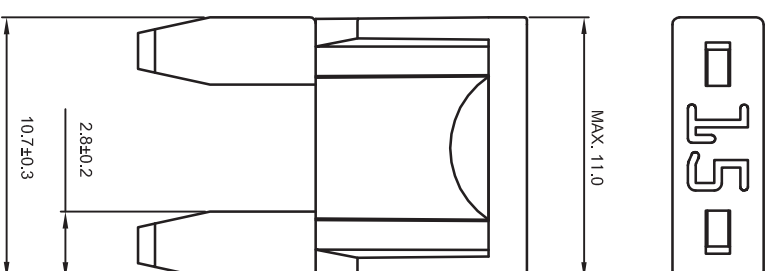

Rated Current	Body Color	Rated Voltage	Voltage Drop
2A	Gray	32V	225mV
3A	Violet		200mV
4A	Pink		175mV
5A	Tan		150mV
7.5A	Brown		140mV
10A	Red	125mV	120mV
15A	Blue		
20A	Yellow		
25A	Natural(white)		
30A	Green		

Electrical Characteristics

% of Rated Current	Operating Time
110%	>100 h
135%	0.75~1800 s
200%	0.15~5 s
350%	0.04~0.5 s
600%	0.02~0.2 s

UNLESS OTHERWISE SPECIFIED DIMENSIONS ARE IN MM		CUSTOMER NO.	
TOLERANCE		DRAWN BY JANE	
DECIMALS X ± 0.5	ANGULAR ± 2°	CHECKED BY	TITLE
XX ± 0.25		APPROVED BY	大廣有限公司 DAKOANG CO., LTD.
DO NOT SCALE DRAWING		DATE	Blade Fuse
 		SCALE	
P/N	B	DATE	2009/06/29
REV		PART NO.	1321
		DRAWING NO.	BA04072801