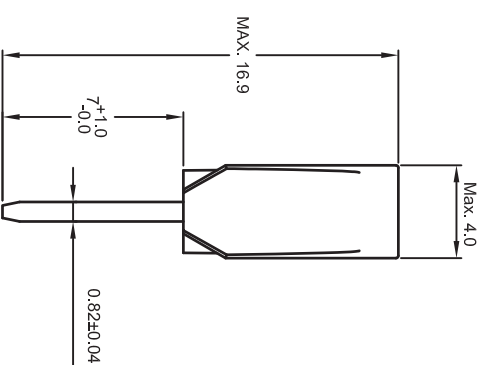

Rated Current	Body Color	Rated Voltage	Voltage Drop
2A	Gray	32V	225mV
3A	Violet		200mV
4A	Pink		175mV
5A	Tan		150mV
7.5A	Brown		140mV
10A	Red	125mV	
15A	Blue	120mV	
20A	Yellow		
25A	Natural(white)		
30A	Green		

According to ISO 8820 Standard Specifications Electrical Characteristics

% of Rated Current	Operating Time
110%	>100 h
135%	0.75 ~1800 s
200%	0.15~5 s
350%	0.04~0.5 s
600%	0.02~0.2 s

Company Logo

Part No.

UNLESS OTHERWISE SPECIFIED DIMENSIONS ARE IN MM		CUSTOMER NO.		大廣有限公司 DA KOANG CO., LTD.	
TOLERANCE		DRAWN BY JANE		TITLE	
DECIMALS	ANGULAR	CHECKED BY		Blade Fuse with LED	
X ± 0.05	± 2°	APPROVED BY		PART NO. 1321A series	
XX ± 0.25		DATE 2010/03/09		DRAWING NO. BA10030904	
DO NOT SCALE DRAWING		SCALE			
		REV A			