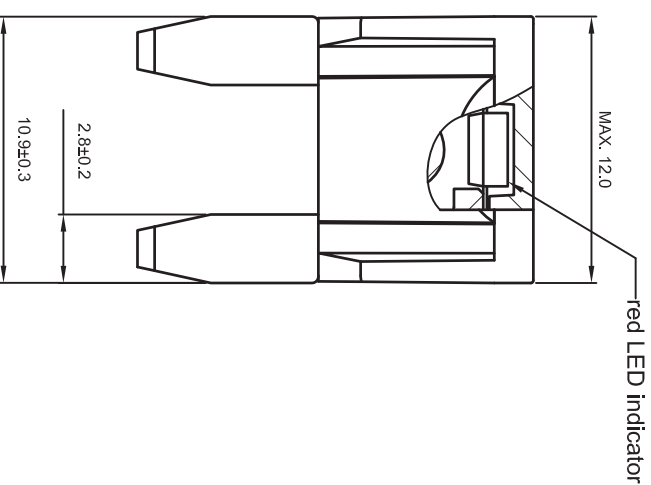

Rated Current	Body Color	Rated Voltage	Voltage Drop
2A	Gray	32V	225mV
3A	Violet		200mV
4A	Pink		175mV
5A	Tan		150mV
7.5A	Brown		140mV
10A	Red	125mV	
15A	Blue	120mV	
20A	Yellow		
25A	Natural(white)		
30A	Green		

According to ISO 8820 Standard Specifications Electrical Characteristics

% of Rated Current	Operating Time
110%	>100 h
135%	0.75 ~1800 s
200%	0.15~5 s
350%	0.04~0.5 s
600%	0.02~0.2 s

Company Logo

Part No.

UNLESS OTHERWISE SPECIFIED DIMENSIONS ARE IN MM		CUSTOMER NO.		大廣有限公司 DA KOANG CO., LTD.	
TOLERANCE		DRAWN BY JANE		TITLE	
DECIMALS	ANGULAR	CHECKED BY		Blade Fuse with LED	
X ± 0.05	± 2°	APPROVED BY		PART NO. 1321A series	
XX ± 0.25		DATE 2010/03/09		DRAWING NO. BA10030904	
DO NOT SCALE DRAWING		SCALE			
		REV A			