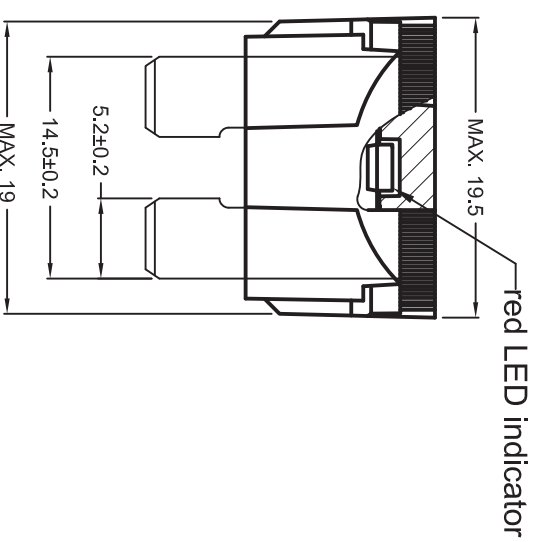

Rated Current (A)	Body Color	Rated Voltage	Voltage Drop
1	Black	32V	250mV
2	Gray		225mV
3	Violet		200mV
4	Pink		175mV
5	Tan		150mV
7.5	Brown		140mV
10	Red		125mV
15	Light Blue		
20	Yellow		
25	Natural (White)		
30	Green	120mV	
35	Purple		
40	Orange		

According to ISO 8820 Standard Specifications

Electrical Characteristics

% of Rated Current	Operating Time
110%	> 100 h
135%	0.75 ~1800 s
200%	0.15~5 s
350%	0.04~0.5 s
600%	0.02~0.2 s

Company Logo Part No.

UNLESS OTHERWISE SPECIFIED DIMENSIONS ARE IN MM TOLERANCE DECIMALS ANGULAR X ± 0.05 ± 2° XX ± 0.25 DO NOT SCALE DRAWING		CUSTOMER NO.	大廣有限公司 DA KOANG CO., LTD. TITLE Blade Fuse with LED
		DRAWN BY JANE	
		CHECKED BY	PART NO. 2101A series DRAWING NO. BA10030903
		APPROVED BY	
P/N	REV	DATE	SCALE
	A	2010/03/09	