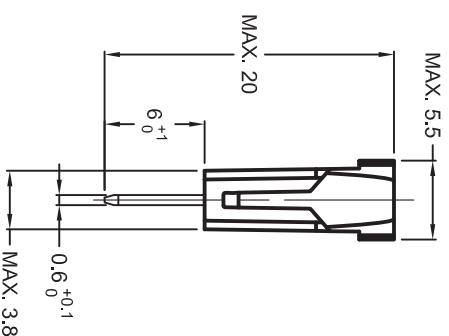

Rated Current (A)	Body Color	Rated Voltage	Voltage Drop
1	Black	32V	250mV
2	Gray		225mV
3	Violet		200mV
4	Pink		175mV
5	Tan		150mV
7.5	Brown		140mV
10	Red		125mV
15	Light Blue		
20	Yellow		
25	Natural (White)		
30	Green	120mV	
35	Purple		
40	Orange		

According to ISO 8820 Standard Specifications

Electrical Characteristics

% of Rated Current	Operating Time
110%	> 100 h
135%	0.75 ~1800 s
200%	0.15~5 s
350%	0.04~0.5 s
600%	0.02~0.2 s

Company Logo   Part No.

UNLESS OTHERWISE SPECIFIED DIMENSIONS ARE IN MM TOLERANCE DECIMALS ANGULAR X ± 0.05 ± 2° XX ± 0.25 DO NOT SCALE DRAWING		CUSTOMER NO.	大廣有限公司 DA KOANG CO., LTD. TITLE Blade Fuse with LED
		DRAWN BY JANE	
		CHECKED BY	PART NO. 2101A series DRAWING NO. BA10030903
		APPROVED BY	
P/N	REV	DATE	SCALE
	A	2010/03/09